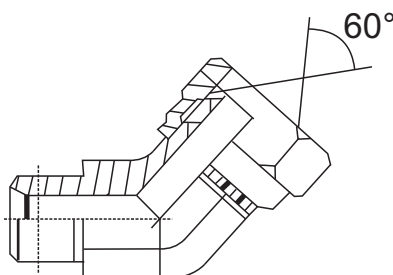

BSPT MALE - BSP FEMALE SWIVEL ADAPTOR 45°

ITEMS	DESCRIPTION	BSPT MALE	BSP FEMALE
AD54-04	1/4 BSPT MALE - 1/4 BSP FEMALE 45°	1/4 BSPT	1/4 BSP
AD54-06	3/8 BSPT MALE - 3/8 BSP FEMALE 45°	3/8 BSPT	3/8 BSP
AD54-08	1/2 BSPT MALE - 1/2 BSP FEMALE 45°	1/2 BSPT	1/2 BSP
AD54-12	3/4 BSPT MALE - 3/4 BSP FEMALE 45°	3/4 BSPT	3/4 BSP
AD54-16	1" BSPT MALE - 1" BSP FEMALE 45°	1" BSPT	1" BSP