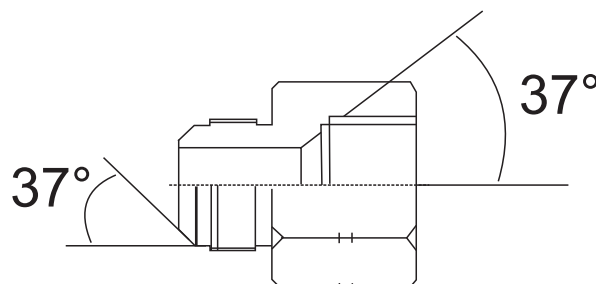

JIC MALE - JIC FEMALE REDUCER

ITEMS	DESCRIPTION	JIC MALE	JIC FEMALE
AR67-0406	7/16 JIC MALE - 9/16 JIC FEMALE	7/16-20	9/16-18
AR67-0408	7/16 JIC MALE - 3/4 JIC FEMALE	7/16-20	3/4-16
AR67-0412	7/16 JIC MALE - 1 1/16 JIC FEMALE	7/16-20	1 1/16-12
AR67-0608	9/16 JIC MALE - 3/4 JIC FEMALE	9/16-18	3/4-16
AR67-0610	9/16 JIC MALE - 7/8 JIC FEMALE	9/16-18	7/8-14
AR67-0612	9/16 JIC MALE - 1 1/16 JIC FEMALE	9/16-18	1 1/16-12
AR67-0810	3/4 JIC MALE - 7/8 JIC FEMALE FIXED	3/4-16	7/8-14
AR67-0812	3/4 JIC MALE - 1 1/16 JIC FEMALE	3/4-16	1 1/16-12
AR67-0816	3/4 JIC MALE - 1 5/16 JIC FEMALE	3/4-16	1 5/16-12
AR67-1012	7/8 JIC MALE - 1 1/16 JIC FEMALE FIXED	7/8-14	1 1/16-12
AR67-1216	1 1/16 JIC MALE - 1 5/16 JIC FEMALE	1 1/16-12	1 5/16-12
AR67-1220	1 1/16 JIC MALE - 1 5/8 JIC FEMALE	1 1/16-12	1 5/8-12
AR67-1620	1 5/16 JIC MALE - 1 5/8 JIC FEMALE	1 5/16-12	1 5/8-12
AR67-2024	1 5/8 JIC MALE - 1 7/8 JIC FEMALE	1 5/8-12	1 7/8-12