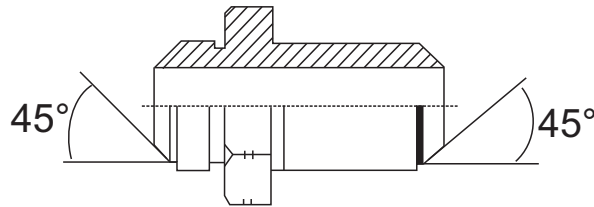

SAE BULKHEAD WITH LOCKNUT

ITEMS	DESCRIPTION	SAE THREAD
AB80-06	5/8 SAE BULKHEAD WITH LOCKNUT	5/8-18