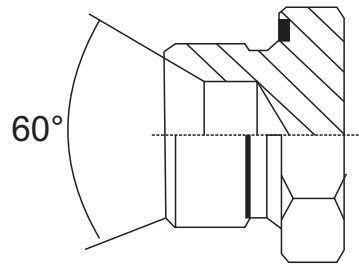

BSP HEX PLUG ED

ITEMS	DESCRIPTION	BSP MALE
AP57-02	1/8 BSP PLUG	1/8 BSP
AP57-04	1/4 BSP PLUG	1/4 BSP
AP57-06	3/8 BSP PLUG	3/8 BSP
AP57-08	1/2 BSP PLUG	1/2 BSP
AP57-12	3/4 BSP PLUG	3/4 BSP
AP57-16	1" BSP PLUG	1" BSP