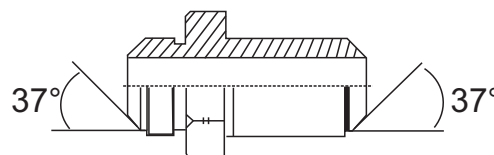

JIC BULKHEAD WITH LOCKNUT

ITEMS	DESCRIPTION	JIC THREAD
AB77-04	7/16 JIC BULKHEAD WITH LOCKNUT	7/16-20
AB77-05	1/2 JIC BULKHEAD WITH LOCKNUT	1/2-20
AB77-06	9/16 JIC BULKHEAD WITH LOCKNUT	9/16-18
AB77-08	3/4 JIC BULKHEAD WITH LOCKNUT	3/4-16
AB77-10	7/8 JIC BULKHEAD WITH LOCKNUT	7/8-14
AB77-12	1 1/16 JIC BULKHEAD WITH LOCKNUT	1 1/16-12
AB77-16	1 5/16 JIC BULKHEAD WITH LOCKNUT	1 5/16-12
AB77-20	1 5/8 JIC BULKHEAD WITH LOCKNUT	1 5/8-12
AB77-24	1 7/8 JIC BULKHEAD WITH LOCKNUT	1 7/8-12
AB77-32	2 1/2 JIC BULKHEAD WITH LOCKNUT	2 1/2-12