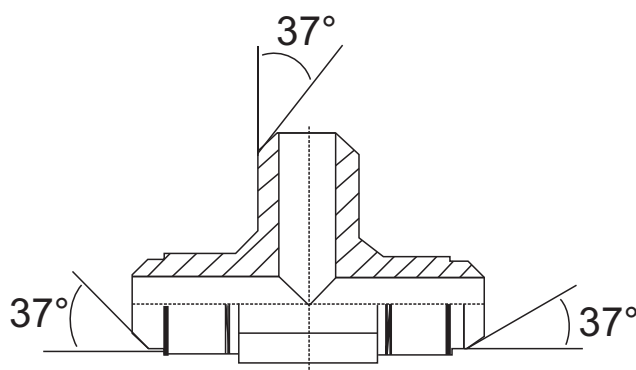

JIC MALE TEES

ITEMS	DESCRIPTION	JIC MALE
AT94-04	7/16 JIC MALE TEE	7/16-20
AT94-05	1/2 JIC MALE TEE	1/2-20
AT94-06	9/16 JIC MALE TEE	9/16-18
AT94-08	3/4 JIC MALE TEE	3/4-16
AT94-10	7/8 JIC MALE TEE	7/8-14
AT94-12	1 1/16 JIC MALE TEE	1 1/16-12
AT94-16	1 5/16 JIC MALE TEE	1 5/16-12
AT94-20	1 5/8 JIC MALE TEE	1 5/8-12
AT94-24	1 7/8 JIC MALE TEE	1 7/8-12