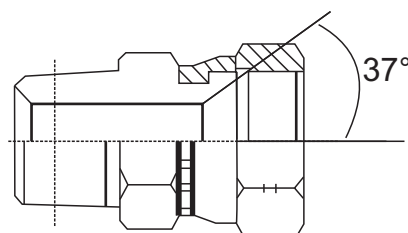

BSPT MALE - JIC FEMALE SWIVEL ADAPTOR

ITEMS	DESCRIPTION	BSPT MALE	JIC FEMALE
AD56-0204	1/8 BSPT MALE - 7/16 JIC FEMALE	1/8 BSPT	7/16-20
AD56-0406	1/4 BSPT MALE - 9/16 JIC FEMALE	1/4 BSPT	9/16-18
AD56-0606	3/8 BSPT MALE - 9/16 JIC FEMALE	3/8 BSPT	9/16-18
AD56-0608	3/8 BSPT MALE - 3/4 JIC FEMALE	3/8 BSPT	3/4-16
AD56-0808	1/2 BSPT MALE - 3/4 JIC FEMALE	1/2 BSPT	3/4-16
AD56-0810	1/2 BSPT MALE - 7/8 JIC FEMALE	1/2 BSPT	7/8-14
AD56-1212	3/4 BSPT MALE - 1 1/6 JIC FEMALE	3/4 BSPT	1 1/16-12
AD56-1616	1" BSPT MALE - 1 5/16 JIC FEMALE	1" BSPT	1 5/16-12
AD56-2020	1 1/4 BSPT MALE - 1 5/8 JIC FEMALE	1 1/4 BSPT	1 5/8-12
AD56-2424	1 1/2 BSPT MALE - 1 7/8 JIC FEMALE	1 1/2 BSPT	1 7/8-12