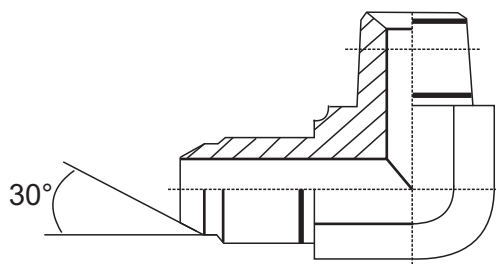

KOMATSU MALE - BSPT MALE ADAPTOR 90°

ITEMS	DESCRIPTION	METRIC THREAD	BSPT THREAD
AD30-1402-90°	14X1.5 KOMATSU - 1/8 BSPT MALE 90°	14X1.5	1/8 BSPT