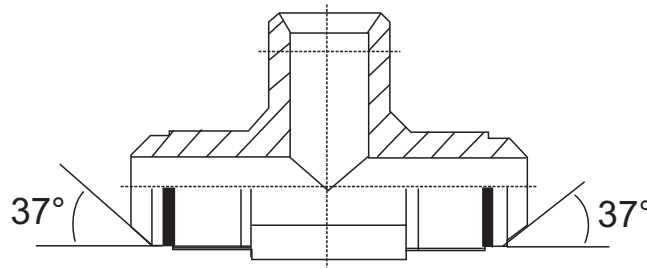

JIC MALE - NPT MALE ON BRANCH

ITEMS	DESCRIPTION	JIC MALE	NPT MALE ON BRANCH
AT96-040404	7/16 JIC MALE - 1/4 NPT MALE ON BRANCH	7/16-20	1/4 NPT
AT96-060606	9/16 JIC MALE - 3/8 NPT MALE ON BRANCH	9/16-18	3/8 NPT
AT96-060406	9/16 JIC MALE - 1/4 NPT MALE ON BRANCH	9/16-18	1/4 NPT
AT96-080608	3/4 JIC MALE - 3/8 NPT MALE ON BRANCH	3/4-16	3/8 NPT
AT96-080808	3/4 JIC MALE - 1/2 NPT MALE ON BRANCH	3/4-16	1/2 NPT
AT96-100810	7/8 JIC MALE - 1/2 NPT MALE ON BRANCH	7/8-14	1/2 NPT
AT96-121212	1 1/16 JIC MALE - 3/4 NPT MALE ON BRANCH	1 1/16-12	3/4 NPT
AT96-161616	1 5/16 JIC MALE - 1" NPT MALE ON BRANCH	1 5/16-12	1" NPT
AT96-202020	1 5/8 JIC MALE - 1 1/4 NPT MALE ON BRANCH	1 5/8-12	1 1/4 NPT
AT96-242424	1 7/8 JIC MALE - 1 1/2 NPT MALE ON BRANCH	1 7/8-12	1 1/2 NPT