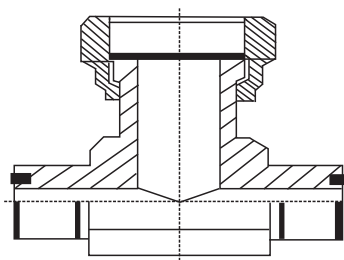

ORFS MALE - ORFS FEMALE BRANCH TEE

ITEMS	DESCRIPTION	ORFS MALE	ORFS FEMALE ON BRANCH
AT99-04	9/16 ORFS MALE - 9/16 ORFS FEMALE ON BRANCH	9/16-18	9/16-18
AT99-06	11/16 ORFS MALE - 11/16 ORFS FEMALE ON BRANCH	11/16-16	11/16-16
AT99-08	13/16 ORFS MALE - 13/16 ORFS FEMALE ON BRANCH	13/16-16	13/16-16
AT99-10	1" ORFS MALE - 1" ORFS FEMALE ON BRANCH	1-14	1-14
AT99-12	1 3/16 ORFS MALE - 1 3/16 ORFS FEMALE ON BRANCH	1 3/16-12	1 3/16-12
AT99-16	1 7/16 ORFS MALE - 1 7/16 ORFS FEMALE ON BRANCH	1 7/16-12	1 7/16-12