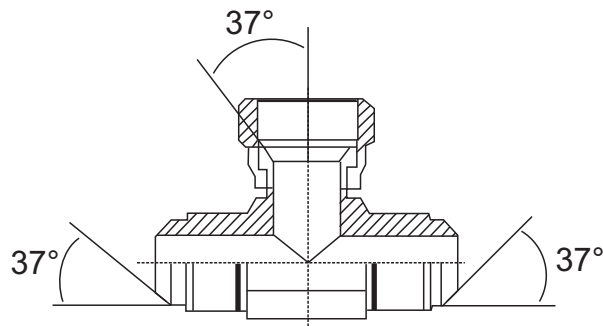

JIC MALE - JIC FEMALE ON BRANCH TEE

ITEMS	DESCRIPTION	JIC MALE	JIC FEMALE ON BRANCH
AT100-04	7/16 JIC MALE - 7/16 JIC FEMALE ON BRANCH	7/16-20	7/16-20
AT100-05	1/2 JIC MALE - 1/2 JIC FEMALE ON BRANCH	1/2-20	1/2-20
AT100-06	9/16 JIC MALE - 9/16 JIC FEMALE ON BRANCH	9/16-18	9/16-18
AT100-08	3/4 JIC MALE - 3/4 JIC FEMALE ON BRANCH	3/4-16	3/4-16
AT100-10	7/8 JIC MALE - 7/8 JIC FEMALE ON BRANCH	7/8-14	7/8-14
AT100-12	1 1/16 JIC MALE - 1 1/16 JIC FEMALE ON BRANCH	1 1/16-12	1 1/16-12
AT100-16	1 5/16 JIC MALE - 1 5/16 JIC FEMALE ON BRANCH	1 5/16-12	1 5/16-12
AT100-20	1 5/8 JIC MALE - 1 5/8 JIC FEMALE ON BRANCH	1 5/8-12	1 5/8-12
AT100-24	1 7/8 JIC MALE - 1 7/8 JIC FEMALE ON BRANCH	1 7/8-12	1 7/8-12