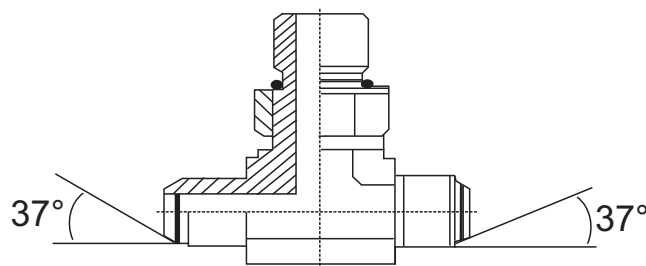

JIC MALE - SAE MALE ON BRANCH TEE

ITEMS	DESCRIPTION	JIC MALE	SAE MALE ON BRANCH
AT97-040404	7/16 JIC MALE - 7/16 SAE MALE ON BRANCH	7/16-20	7/16-20
AT97-050505	1/2 JIC MALE - 1/2 SAE MALE ON BRANCH	1/2-20	1/2-20
AT97-060606	9/16 JIC MALE - 9/16 SAE MALE ON BRANCH	9/16-18	9/16-18
AT97-080808	3/4 JIC MALE - 3/4 SAE MALE ON BRANCH	3/4-16	3/4-16
AT97-101010	7/8 JIC MALE - 7/8 SAE MALE ON BRANCH	7/8-14	7/8-14
AT97-121212	1 1/16 JIC MALE - 1 1/16 SAE MALE ON BRANCH	1 1/16-12	1 1/16-12
AT97-161616	1 5/16 JIC MALE - 1 5/16 SAE MALE ON BRANCH	1 5/16-12	1 5/16-12
AT97-202020	1 5/8 JIC MALE - 1 5/8 SAE MALE ON BRANCH	1 5/8-12	1 5/8-12