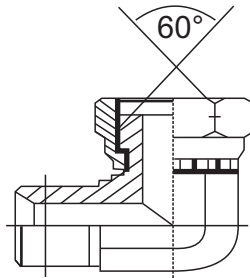

BSPT MALE - BSP FEMALE SWIVEL ADAPTOR 90°

ITEMS	DESCRIPTION	BSPT MALE	BSP FEMALE
AD55-02	1/8 BSPT MALE - 1/8 BSP FEMALE 90°	1/8 BSPT	1/8 BSP
AD55-04	1/4 BSPT MALE - 1/4 BSP FEMALE 90°	1/4 BSPT	1/4 BSP
AD55-0406	1/4 BSPT MALE - 3/8 BSP FEMALE 90°	1/4 BSPT	3/8 BSP
AD55-0604	3/8 BSPT MALE - 1/4 BSP FEMALE 90°	3/8 BSPT	1/4 BSP
AD55-06	3/8 BSPT MALE - 3/8 BSP FEMALE 90°	3/8 BSPT	3/8 BSP
AD55-0608	3/8 BSPT MALE - 1/2 BSP FEMALE 90°	3/8 BSPT	1/2 BSP
AD55-08	1/2 BSPT MALE - 1/2 BSP FEMALE 90°	1/2 BSPT	1/2 BSP
AD55-0812	1/2 BSPT MALE - 3/4 BSP FEMALE 90°	1/2 BSPT	3/4 BSP
AD55-12	3/4 BSPT MALE - 3/4 BSP FEMALE 90°	3/4 BSPT	3/4 BSP
AD55-1208	3/4 BSPT MALE - 1/2 BSP FEMALE 90°	3/4 BSPT	1/2 BSP
AD55-16	1" BSPT MALE - 1" BSP FEMALE 90°	1" BSPT	1" BSP
AD55-20	1 1/4 BSPT MALE - 1 1/4 BSP FEMALE 90°	1 1/4 BSPT	1 1/4 BSP