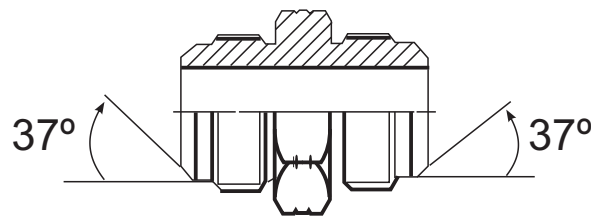

JIC MALE - JIC MALE ADAPTOR

ITEMS	DESCRIPTION	JIC THREAD	JIC THREAD	PRICE
AD17-04	7/16 JIC MALE - 7/16 JIC MALE	7/16-20	7/16-20	10.35
AD17-0405	7/16 JIC MALE - 1/2-20 JIC MALE	7/16-20	1/2-20	12.80
AD17-0406	7/16 JIC MALE - 9/16 JIC MALE	7/16-20	9/16-18	12.60
AD17-0408	7/16 JIC MALE - 3/4 JIC MALE	7/16-20	3/4-16	27.25
AD17-05	1/2- JIC MALE - 1/2 JIC MALE	1/2-20	1/2-20	13.65
AD17-06	9/16 JIC MALE - 9/16 JIC MALE	9/16-18	9/16-18	11.50
AD17-0608	9/16 JIC MALE - 3/4 JIC MALE	9/16-18	3/4-16	22.20
AD17-08	3/4 JIC MALE - 3/4 JIC MALE	3/4-16	3/4-16	16.90
AD17-0810	3/4 JIC MALE - 7/8 JIC MALE	3/4-16	7/8-14	36.10
AD17-0812	3/4 JIC MALE - 1 1/16 JIC MALE	3/4-16	1 1/16-12	40.00
AD17-10	7/8 JIC MALE - 7/8 JIC MALE	7/8-14	7/8-14	22.80
AD17-1012	7/8 JIC MALE - 1 1/16 JIC MALE	7/8-14	1 1/16-12	42.90
AD17-1016	7/8 JIC MALE - 1 5/16 JIC MALE	7/8-14	1 5/16-12	74.00
AD17-12	1 1/16 JIC MALE - 1 1/16 JIC MALE	1 1/16-12	1 1/16-12	32.55
AD17-1216	1 1/16 JIC MALE - 1 5/16 JIC MALE	1 1/16-12	1 5/16-12	74.90
AD17-16	1 5/16 JIC MALE - 1 5/16 JIC MALE	1 5/16-12	1 5/16-12	51.00
AD17-1620	1 5/16 JIC MALE - 1 5/8 JIC MALE	1 5/16-12	1 5/8-12	140.35
AD17-20	1 5/8 JIC MALE - 1 5/8 JIC MALE	1 5/8-12	1 5/8-12	111.45
AD17-24	1 7/8 JIC MALE - 1 7/8 JIC MALE	1 7/8-12	1 7/8-12	156.25
AD17-32	2 1/2 JIC MALE - 2 1/2 JIC MALE	2 1/2-12	2 1/2-12	456.70