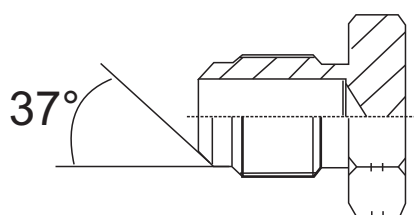

JIC HEX PLUG

ITEMS	DESCRIPTION	JIC MALE
AP60-04	7/16 JIC PLUG	7/16-20
AP60-05	1/2 JIC PLUG	1/2-20
AP60-06	9/16 JIC PLUG	9/16-18
AP60-08	3/4 JIC PLUG	3/4-16
AP60-10	7/8 JIC PLUG	7/8-14
AP60-12	1 1/16 JIC PLUG	1 1/16-12
AP60-14	1 3/16 JIC PLUG	1 3/16-12
AP60-16	1 5/16 JIC PLUG	1 5/16-12
AP60-20	1 5/8 JIC PLUG	1 5/8-12
AP60-24	1 7/8 JIC PLUG	1 7/8-12
AP60-32	2 1/2 JIC PLUG	2 1/2-12