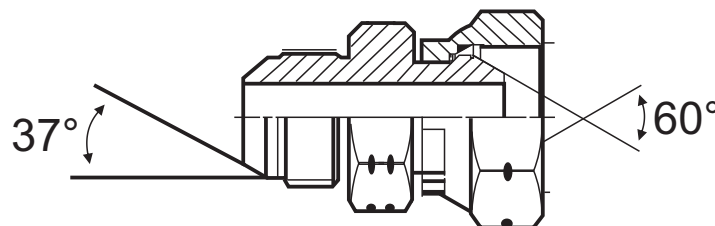

JIC MALE - BSP FEMALE SWIVEL ADAPTORS

ITEMS	DESCRIPTION	JIC MALE	BSP FEMALE
AD44-0606	9/16 JIC MALE - 3/8 BSP FEMALE	9/16-18	3/8 BSP
AD44-0808	3/4 JIC MALE - 1/2 BSP FEMALE	3/4-16	1/2 BSP
AD44-1212	1 1/16 JIC MALE - 3/4 BSP FEMALE	1 1/16-12	3/4 BSP
AD44-1616	1 5/16 JIC MALE - 1" BSP FEMALE	1 5/16-12	1" BSP