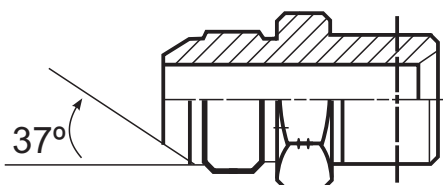

ITEMS	DESCRIPTION	JIC THREAD	NPT THREAD	PRICE
AD21-0402	7/16 JIC MALE - 1/8 NPT MALE	7/16-20	1/8 NPT	8.90
AD21-0404	7/16 JIC MALE - 1/4 NPT MALE	7/16-20	1/4 NPT	9.60
AD21-0406	7/16 JIC MALE - 3/8 NPT MALE	7/16-20	3/8 NPT	14.90
AD21-0408	7/16 JIC MALE - 1/2 NPT MALE	7/16-20	1/2 NPT	20.10
AD21-0502	1/2 JIC MALE - 1/8 NPT MALE	1/2-20	1/8 NPT	12.80
AD21-0504	1/2 JIC MALE - 1/4 NPT MALE	1/2-20	1/4 NPT	13.60
AD21-0506	1/2 JIC MALE - 3/8 NPT MALE	1/2-20	3/8 NPT	19.80
AD21-0602	9/16 JIC MALE - 1/8 NPT MALE	9/16-18	1/8 NPT	13.80
AD21-0604	9/16 JIC MALE - 1/4 NPT MALE	9/16-18	1/4 NPT	12.75
AD21-0606	9/16 JIC MALE - 3/8 NPT MALE	9/16-18	3/8 NPT	12.10
AD21-0608	9/16 JIC MALE - 1/2 NPT MALE	9/16-18	1/2 NPT	18.20
AD21-0612	9/16 JIC MALE - 3/4 NPT MALE	9/16-18	3/4 NPT	43.35
AD21-0804	3/4 JIC MALE - 1/4 NPT MALE	3/4-16	1/4 NPT	17.95
AD21-0806	3/4 JIC MALE - 3/8 NPT MALE	3/4-16	3/8 NPT	15.95
AD21-0808	3/4 JIC MALE - 1/2 NPT MALE	3/4-16	1/2 NPT	17.55
AD21-0812	3/4 JIC MALE - 3/4 NPT MALE	3/4-16	3/4 NPT	28.40
AD21-0816	3/4 JIC MALE - 1" NPT MALE	3/4-16	1" NPT	65.00
AD21-1006	7/8 JIC MALE - 3/8 NPT MALE	7/8-14	3/8 NPT	22.00
AD21-1008	7/8 JIC MALE - 1/2 NPT MALE	7/8-14	1/2 NPT	20.60
AD21-1012	7/8 JIC MALE - 3/4 NPT MALE	7/8-14	3/4 NPT	35.60
AD21-1206	1 1/16 JIC MALE - 3/8 NPT MALE	1 1/16-12	3/8 NPT	40.35
AD21-1208	1 1/16 JIC MALE - 1/2 NPT MALE	1 1/16-12	1/2 NPT	30.85
AD21-1212	1 1/16 JIC MALE - 3/4 NPT MALE	1 1/16-12	3/4 NPT	30.00
AD21-1216	1 1/16 JIC MALE - 1" NPT MALE	1 1/16-12	1" NPT	49.10
AD21-1220	1 1/16 JIC MALE - 1 1/4 NPT MALE	1 1/16-12	1 1/4 NPT	127.35
AD21-1606	1 5/16 JIC MALE - 3/8 NPT MALE	1 5/16-12	3/8 NPT	94.95
AD21-1608	1 5/16 JIC MALE - 1/2 NPT MALE	1 5/16-12	1/2 NPT	71.85
AD21-1612	1 5/16 JIC MALE - 3/4 NPT MALE	1 5/16-12	3/4 NPT	52.00
AD21-1616	1 5/16 JIC MALE - 1" NPT MALE	1 5/16-12	1" NPT	48.80
AD21-1620	1 5/16 JIC MALE - 1 1/4 NPT MALE	1 5/16-12	1 1/4 NPT	103.90
AD21-2012	1 5/8 JIC MALE - 3/4 NPT MALE	1 5/8-12	3/4 NPT	122.80
AD21-2016	1 5/8 JIC MALE - 1" NPT MALE	1 5/8-12	1" NPT	104.50
AD21-2020	1 5/8 JIC MALE - 1 1/4 NPT MALE	1 5/8-12	1 1/4 NPT	93.25
AD21-2024	1 5/8 JIC MALE - 1 1/2 NPT MALE	1 5/8-12	1 1/2 NPT	173.35
AD21-2420	1 7/8 JIC MALE - 1 1/4 NPT MALE	1 7/8-12	1 1/4 NPT	172.55
AD21-2424	1 7/8 JIC MALE - 1 1/2 NPT MALE	1 7/8-12	1 1/2 NPT	134.55
AD21-2432	1 7/8 JIC MALE - 2" NPT MALE	1 7/8-12	2" NPT	287.25
AD21-3224	2 1/2 JIC MALE - 1 1/2 NPT MALE	2 1/2-12	1 1/2 NPT	367.85
AD21-3232	2 1/2 JIC MALE - 2" NPT MALE	2 1/2-12	2" NPT	301.50