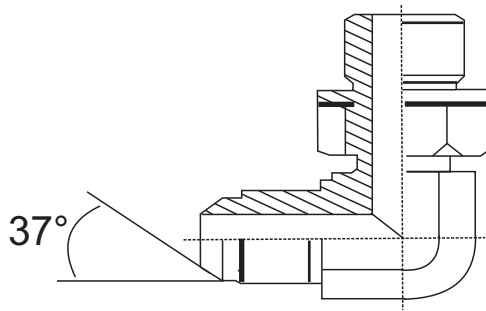

JIC MALE - METRIC MALE ADAPTOR 90°

ITEMS	DESCRIPTION	JIC THREAD	METRIC THREAD	PRICE
AD18-0616-90°	9/16 JIC MALE - M16X1.5 MALE 90°	9/16-18	M16X1.5	83.35
AD18-0816-90°	3/4 JIC MALE - M16X1.5 MALE 90°	3/4-16	M16X1.5	100.75
AD18-0818-90°	3/4 JIC MALE - M18X1.5 MALE 90°	3/4-16	M18X1.5	97.20
AD18-0822-90°	3/4 JIC MALE - M22X1.5 MALE 90°	3/4-16	M22X1.5	130.40