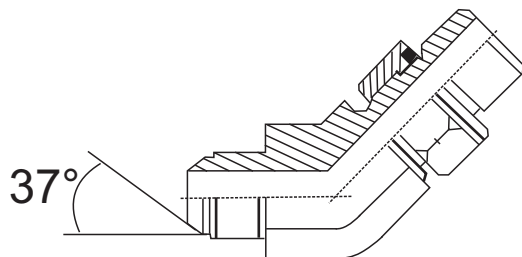

JIC MALE - BSP MALE ADAPTOR 45°

ITEMS	DESCRIPTION	JIC THREAD	BSP THREAD	PRICE
AD19-04-45°	7/16 JIC MALE - 1/4 BSP MALE 45°	7/16-20	1/4 BSP	72.25
AD19-06-45°	9/16 JIC MALE - 3/8 BSP MALE 45°	9/16-18	3/8 BSP	89.25
AD19-08-45°	3/4 JIC MALE - 1/2 BSP MALE 45°	3/4-16	1/2 BSP	115.60
AD19-0806-45°	3/4 JIC MALE - 3/8 BSP MALE 45°	3/4-16	3/8 BSP	107.35
AD19-12-45°	1 1/16 JIC MALE - 3/4 BSP MALE 45°	1 1/16-12	3/4 BSP	151.15
AD19-16-45°	1 5/16 JIC MALE - 1" BSP MALE 45°	1 5/16-12	1" BSP	240.30