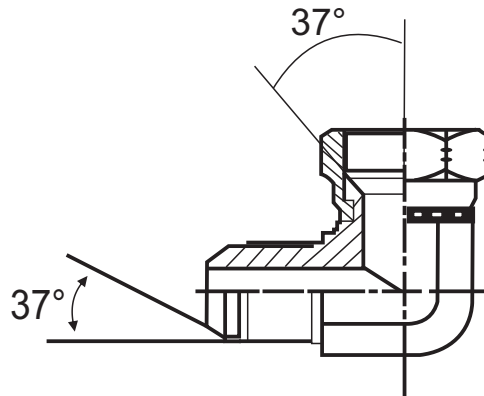

JIC MALE - JIC FEMALE SWIVEL ADAPTOR 90°

ITEMS	DESCRIPTION	JIC MALE	JIC FEMALE
AD43-04	7/16 JIC MALE - 7/16 JIC FEMALE 90°	7/16-20	7/16-20
AD43-05	1/2 JIC MALE - 1/2 JIC FEMALE 90°	1/2-20	1/2-20
AD43-06	9/16 JIC MALE - 9/16 JIC FEMALE 90°	9/16-18	9/16-18
AD43-08	3/4 JIC MALE - 3/4 JIC FEMALE 90°	3/4-16	3/4-16
AD43-10	7/8 JIC MALE - 7/8 JIC FEMALE 90°	7/8-14	7/8-14
AD43-12	1 1/16 JIC MALE - 1 1/16 JIC FEMALE 90°	1 1/16-12	1 1/16-12
AD43-16	1 5/16 JIC MALE - 1 5/16 JIC FEMALE 90°	1 5/16-12	1 5/16-12
AD43-20	1 5/8 JIC MALE - 1 5/8 JIC FEMALE 90°	1 5/8-12	1 5/8-12
AD43-24	1 7/8 JIC MALE - 1 7/8 JIC FEMALE 90°	1 7/8-12	1 7/8-12
AD43-32	2 1/2 JIC MALE - 2 1/2 JIC FEMALE 90	2 1/2-12	2 1/2-12