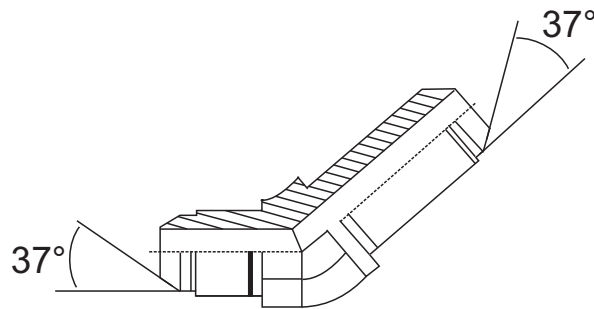

JIC BULKHEAD WITH LOCKNUT 45°

ITEMS	DESCRIPTION	JIC THREAD
AB78-04	7/16 JIC BULKHEAD WITH LOCKNUT 45°	7/16-20
AB78-06	9/16 JIC BULKHEAD WITH LOCKNUT 45°	9/16-18
AB78-08	3/4 JIC BULKHEAD WITH LOCKNUT 45°	3/4-16
AB78-10	7/8 JIC BULKHEAD WITH LOCKNUT 45°	7/8-14
AB78-12	1 1/16 JIC BULKHEAD WITH LOCKNUT 45°	1 1/16-12
AB78-16	1 5/16 JIC BULKHEAD WITH LOCKNUT 45°	1 5/16-12