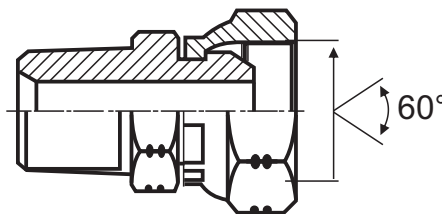

NPT MALE - NPT FEMALE SWIVEL ADAPTOR

ITEMS	DESCRIPTION	NPT MALE	NPT FEMALE
AD47-02	1/8 NPT MALE - 1/8 NPT FEMALE	1/8 NPT	1/8 NPT
AD47-0204	1/8 NPT MALE - 1/4 NPT FEMALE	1/8 NPT	1/4 NPT
AD47-04	1/4 NPT MALE - 1/4 NPT FEMALE	1/4 NPT	1/4 NPT
AD47-0406	1/4 NPT MALE - 3/8 NPT FEMALE	1/4 NPT	3/8 NPT
AD47-0408	1/4 NPT MALE - 1/2 NPT FEMALE	1/4 NPT	1/2 NPT
AD47-0604	3/8 NPT MALE - 1/4 NPT FEMALE	3/8 NPT	1/4 NPT
AD47-06	3/8 NPT MALE - 3/8 NPT FEMALE	3/8 NPT	3/8 NPT
AD47-0608	3/8 NPT MALE - 1/2 NPT FEMALE	3/8 NPT	1/2 NPT
AD47-0806	1/2 NPT MALE - 3/8 NPT FEMALE	1/2 NPT	3/8 NPT
AD47-0812	1/2 NPT MALE - 3/4 NPT FEMALE	1/2 NPT	3/4 NPT
AD47-08	1/2 NPT MALE - 1/2 NPT FEMALE	1/2 NPT	1/2 NPT
AD47-1208	3/4 NPT MALE - 1/2 NPT FEMALE	3/4 NPT	1/2 NPT
AD47-12	3/4 NPT MALE - 3/4 NPT FEMALE	3/4 NPT	3/4 NPT
AD47-1216	3/4 NPT MALE - 1" NPT FEMALE	3/4 NPT	1" NPT
AD47-1612	1" NPT MALE - 3/4 NPT FEMALE	1" NPT	3/4 NPT
AD47-16	1" NPT MALE - 1" NPT FEMALE	1" NPT	1" NPT
AD47-20	1 1/4 NPT MALE - 1 1/4 NPT FEMALE	1 1/4 NPT	1 1/4 NPT
AD47-24	1 1/2 NPT MALE - 1 1/2 NPT FEMALE	1 1/2 NPT	1 1/2 NPT
AD47-32	2" NPT MALE - 2" NPT FEMALE	2" NPT	2" NPT