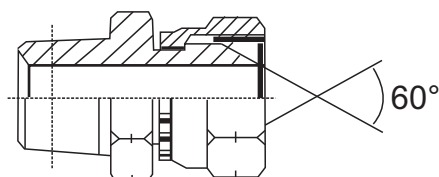

BSPT MALE - BSP FEMALE SWIVEL ADAPTOR

ITEMS	DESCRIPTION	BSPT MALE	BSP FEMALE
AD53-02	1/8 BSPT MALE - 1/8 BSP FEMALE	1/8 BSPT	1/8 BSP
AD53-0204	1/8 BSPT MALE - 1/4 BSP FEMALE	1/8 BSPT	1/4 BSP
AD53-04	1/4 BSPT MALE - 1/4 BSP FEMALE	1/4 BSPT	1/4 BSP
AD53-0406	1/4 BSPT MALE - 3/8 BSP FEMALE	1/4 BSPT	3/8 BSP
AD53-0604	3/8 BSPT MALE - 1/4 BSP FEMALE	3/8 BSPT	1/4 BSP
AD53-06	3/8 BSPT MALE - 3/8 BSP FEMALE	3/8 BSPT	3/8 BSP
AD53-0608	3/8 BSPT MALE - 1/2 BSP FEMALE	3/8 BSPT	1/2 BSP
AD53-0806	1/2 BSPT MALE - 3/8 BSP FEMALE	1/2 BSPT	3/8 BSP
AD53-08	1/2 BSPT MALE - 1/2 BSP FEMALE	1/2 BSPT	1/2 BSP
AD53-0812	1/2 BSPT MALE - 3/4 BSP FEMALE	1/2 BSPT	3/4 BSP
AD53-12	3/4 BSPT MALE - 3/4 BSP FEMALE	3/4 BSPT	3/4 BSP
AD53-1216	3/4 BSPT MALE - 1" BSP FEMALE	3/4 BSPT	1" BSP
AD53-16	1" BSPT MALE - 1" BSP FEMALE	1" BSPT	1" BSP
AD53-20	1 1/4 BSPT MALE - 1 1/4 BSP FEMALE	1 1/4 BSPT	1 1/4 BSP