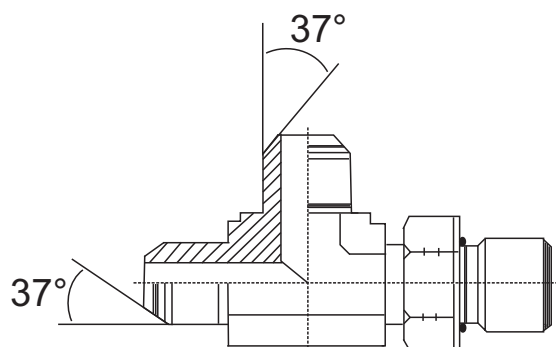

JIC MALE - SAE MALE RUN TEE

ITEMS	DESCRIPTION	JIC MALE	SAE MALE ON RUN
AT95-040404	7/16 JIC MALE - 7/16 SAE MALE ON RUN	7/16-20	7/16-20
AT95-050505	1/2 JIC MALE - 1/2 SAE MALE ON RUN	1/2-20	1/2-20
AT95-060606	9/16 JIC MALE - 9/16 SAE MALE ON RUN	9/16-18	9/16-18
AT95-080808	3/4 JIC MALE - 3/4 SAE MALE ON RUN	3/4-16	3/4-16
AT95-101010	7/8 JIC MALE - 7/8 SAE MALE ON RUN	7/8-14	7/8-14
AT95-121212	1 1/16 JIC MALE - 1 1/16 SAE MALE ON RUN	1 1/16-12	1 1/16-12
AT95-161616	1 5/16 JIC MALE - 1 5/16 SAE MALE ON RUN	1 5/16-12	1 5/16-12
AT95-202020	1 5/8 JIC MALE - 1 5/8 SAE MALE ON RUN	1 5/8-12	1 5/8-12