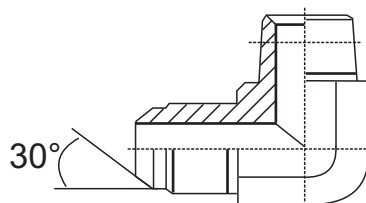

JIS MALE - BSPT MALE ADAPTOR 90°

ITEMS	DESCRIPTION	JIS THREAD	BSPT THREAD
AD34-0404	1/4 JIS MALE - 1/4 BSPT MALE 90°	1/4 JIS	1/4 BSPT
AD34-0606	3/8 JIS MALE - 3/8 BSPT MALE 90°	3/8 JIS	3/8 BSPT
AD34-0808	1/2 JIS MALE - 1/2 BSPT MALE 90°	1/2 JIS	1/2 BSPT
AD34-1212	3/4 JIS MALE - 3/4 BSPT MALE 90°	3/4 JIS	3/4 BSPT