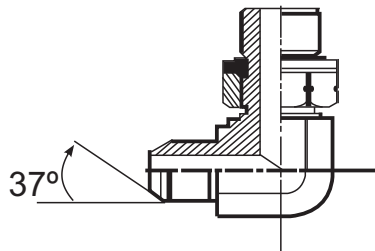

ITEMS	DESCRIPTION	JIC THREAD	BSP THREAD	PRICE
AD19-0402	7/16 JIC MALE - 1/8 BSP MALE 90°	7/16-20	1/8 BSP	74.30
AD19-0404	7/16 JIC MALE - 1/4 BSP MALE 90°	7/16-20	1/4 BSP	61.65
AD19-0406	7/16 JIC MALE - 3/8 BSP MALE 90°	7/16-20	3/8 BSP	103.20
AD19-0604	9/16 JIC MALE - 1/4 BSP MALE 90°	9/16-18	1/4 BSP	78.85
AD19-0606	9/16 JIC MALE - 3/8 BSP MALE 90°	9/16-18	3/8 BSP	80.90
AD19-0608	9/16 JIC MALE - 1/2 BSP MALE 90°	9/16-18	1/2 BSP	123.85
AD19-0804	3/4 JIC MALE - 1/4 BSP MALE 90°	3/4-16	1/4 BSP	99.10
AD19-0806	3/4 JIC MALE - 3/8 BSP MALE 90°	3/4-16	3/8 BSP	83.35
AD19-0808	3/4 JIC MALE - 1/2 BSP MALE 90°	3/4-16	1/2 BSP	92.30
AD19-0810	3/4 JIC MALE - 5/8 BSP MALE 90°	3/4-16	5/8 BSP	145.65
AD19-0812	3/4 JIC MALE - 3/4 BSP MALE 90°	3/4-16	3/4 BSP	175.45
AD19-1006	7/8 JIC MALE - 3/8 BSP MALE 90°	7/8-14	3/8 BSP	147.25
AD19-1008	7/8 JIC MALE - 1/2 BSP MALE 90°	7/8-14	1/2 BSP	147.25
AD19-1012	7/8 JIC MALE - 3/4 BSP MALE 90°	7/8-14	3/4 BSP	169.25
AD19-1208	1 1/16 JIC MALE - 1/2 BSP MALE 90°	1 1/16-12	1/2 BSP	147.40
AD19-1212	1 1/16 JIC MALE - 3/4 BSP MALE 90°	1 1/16-12	3/4 BSP	140.90
AD19-1216	1 1/16 JIC MALE - 1" BSP MALE 90°	1 1/16-12	1" BSP	268.30
AD19-1612	1 5/16 JIC MALE - 3/4 BSP MALE 90°	1 5/16-12	3/4 BSP	247.65
AD19-1616	1 5/16 JIC MALE - 1" BSP MALE 90°	1 5/16-12	1" BSP	224.30
AD19-1620	1 5/16 JIC MALE - 1 1/4 BSP MALE 90°	1 5/16-12	1 1/4 BSP	507.75
AD19-2016	1 5/8 JIC MALE - 1" BSP MALE 90°	1 5/8-12	1" BSP	499.95
AD19-2020	1 5/8 JIC MALE - 1 1/4 BSP MALE 90°	1 5/8-12	1 1/4 BSP	516.20
AD19-2424	1 7/8 JIC MALE - 1 1/2 BSP MALE 90°	1 7/8-12	1 1/2 BSP	722.40