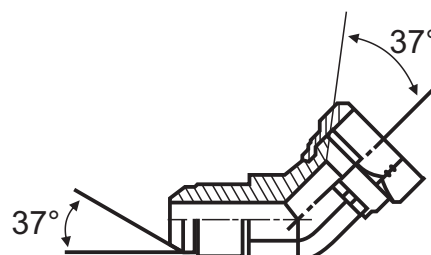

JIC MALE - JIC FEMALE SWIVEL ADAPTOR 45°

ITEMS	DESCRIPTION	JIC MALE	JIC FEMALE
AD42-04	7/16 JIC MALE - 7/16 JIC FEMALE 45°	7/16-20	7/16-20
AD42-05	1/2 JIC MALE - 1/2 JIC FEMALE 45°	1/2-20	1/2-20
AD42-06	9/16 JIC MALE - 9/16 JIC FEMALE 45°	9/16-18	9/16-18
AD42-08	3/4 JIC MALE - 3/4 JIC FEMALE 45°	3/4-16	3/4-16
AD42-10	7/8 JIC MALE - 7/8 JIC FEMALE 45°	7/8-14	7/8-14
AD42-12	1 1/16 JIC MALE - 1 1/16 JIC FEMALE 45°	1 1/16-12	1 1/16-12
AD42-16	1 5/16 JIC MALE - 1 5/16 JIC FEMALE 45°	1 5/16-12	1 5/16-12
AD42-20	1 5/8 JIC MALE - 1 5/8 JIC FEMALE 45°	1 5/8-12	1 5/8-12
AD42-24	1 7/8 JIC MALE - 1 7/8 JIC FEMALE 45°	1 7/8-12	1 7/8-12
AD42-32	2 1/2 JIC MALE - 2 1/2 JIC FEMALE 45°	2 1/2-12	2 1/2-12