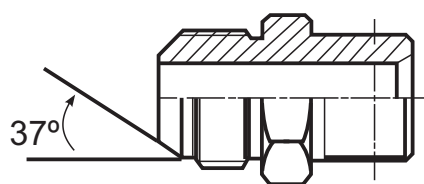

ITEMS	DESCRIPTION	JIC THREAD	BSPT THREAD	PRICE
AD27-0402	7/16 JIC MALE - 1/8 BSPT MALE	7/16-20	1/8 BSPT	15.55
AD27-0404	7/16 JIC MALE - 1/4 BSPT MALE	7/16-20	1/4 BSPT	15.60
AD27-0406	7/16 JIC MALE - 3/8 BSPT MALE	7/16-20	3/8 BSPT	21.65
AD27-0408	7/16 JIC MALE - 1/2 BSPT MALE	7/16-20	1/2 BSPT	31.15
AD27-0502	1/2 JIC MALE - 1/8 BSPT MALE	1/2-20	1/8 BSPT	15.90
AD27-0602	9/16 JIC MALE - 1/8 BSPT MALE	9/16-18	1/8 BSPT	16.50
AD27-0604	9/16 JIC MALE - 1/4 BSPT MALE	9/16-18	1/4 BSPT	16.50
AD27-0606	9/16 JIC MALE - 3/8 BSPT MALE	9/16-18	3/8 BSPT	16.50
AD27-0608	9/16 JIC MALE - 1/2 BSPT MALE	9/16-18	1/2 BSPT	26.40
AD27-0804	3/4 JIC MALE - 1/4 BSPT MALE	3/4-16	1/4 BSPT	26.95
AD27-0806	3/4 JIC MALE - 3/8 BSPT MALE	3/4-16	3/8 BSPT	24.55
AD27-0808	3/4 JIC MALE - 1/2 BSPT MALE	3/4-16	1/2 BSPT	21.25
AD27-0812	3/4 JIC MALE - 3/4 BSPT MALE	3/4-16	3/4 BSPT	68.00
AD27-0816	3/4 JIC MALE - 1" BSPT MALE	3/4-16	1" BSPT	75.45
AD27-1006	7/8 JIC MALE - 3/8 BSPT MALE	7/8-14	3/8 BSPT	27.10
AD27-1008	7/8 JIC MALE - 1/2 BSPT MALE	7/8-14	1/2 BSPT	29.70
AD27-1012	7/8 JIC MALE - 3/4 BSPT MALE	7/8-14	3/4 BSPT	42.30
AD27-1208	1 1/16 JIC MALE - 1/2 BSPT MALE	1 1/16-12	1/2 BSPT	44.40
AD27-1212	1 1/16 JIC MALE - 3/4 BSPT MALE	1 1/16-12	3/4 BSPT	42.90
AD27-1216	1 1/16 JIC MALE - 1" BSPT MALE	1 1/16-12	1" BSPT	56.15
AD27-1612	1 5/16 JIC MALE - 3/4 BSPT MALE	1 5/16-12	3/4 BSPT	50.45
AD27-1616	1 5/16 JIC MALE - 1" BSPT MALE	1 5/16-12	1" BSPT	64.00
AD27-1620	1 5/16 JIC MALE - 1 1/4 BSPT MALE	1 5/16-12	1 1/4 BSPT	105.60
AD27-2020	1 5/8 JIC MALE - 1 1/4 BSPT MALE	1 5/8-12	1 1/4 BSPT	132.50
AD27-2424	1 7/8 JIC MALE - 1 1/2 BSPT MALE	1 7/8-12	1 1/2 BSPT	156.05