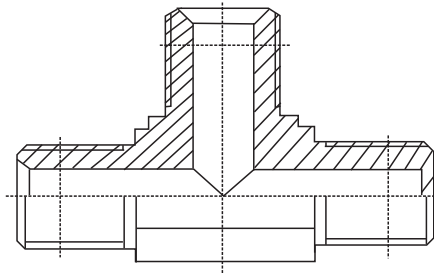

BSPT MALE TEES

ITEMS	DESCRIPTION	BSP THREAD
AT98-02	1/8 BSPT MALE TEE	1/8 BSPT
AT98-04	1/4 BSPT MALE TEE	1/4 BSPT
AT98-06	3/8 BSPT MALE TEE	3/8 BSPT
AT98-08	1/2 BSPT MALE TEE	1/2 BSPT
AT98-12	3/4 BSPT MALE TEE	3/4 BSPT
AT98-16	1" BSPT MALE TEE	1" BSPT