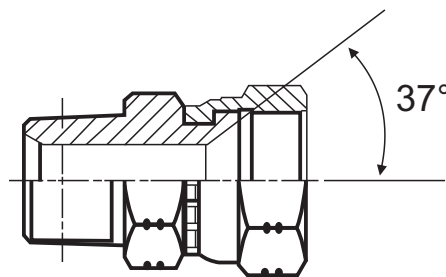

NPT MALE - JIC FEMALE SWIVEL ADAPTOR

ITEMS	DESCRIPTION	NPT MALE	JIC FEMALE
AD45-0404	1/4 NPT MALE - 7/16 JIC FEMALE	1/4 NPT	7/16-20
AD45-0405	1/4 NPT MALE - 1/2 JIC FEMALE	1/4 NPT	1/2-20
AD45-0406	1/4 NPT MALE - 9/16 JIC FEMALE	1/4 NPT	9/16-18
AD45-0606	3/8 NPT MALE - 9/16 JIC FEMALE	3/8 NPT	9/16-18
AD45-0608	3/8 NPT MALE - 3/4 JIC FEMALE	3/8 NPT	3/4-16
AD45-0610	3/8 NPT MALE - 7/8 JIC FEMALE	3/8 NPT	7/8-14
AD45-0806	1/2 NPT MALE - 9/16 JIC FEMALE	1/2 NPT	9/16-18
AD45-0808	1/2 NPT MALE - 3/4 JIC FEMALE	1/2 NPT	3/4-16
AD45-0810	1/2 NPT MALE - 7/8 JIC FEMALE	1/2 NPT	7/8-14
AD45-0812	1/2 NPT MALE - 1 1/16 JIC FEMALE	1/2 NPT	1 1/16-12
AD45-1212	3/4 NPT MALE - 1 1/16 JIC FEMALE	3/4 NPT	1 1/16-12
AD45-1616	1" NPT MALE - 1 5/16 JIC FEMALE	1" NPT	1 5/16-12
AD45-2020	1 1/4 NPT MALE - 1 5/8 JIC FEMALE	1 1/4 NPT	1 5/8-12
AD45-2424	1 1/2 NPT MALE - 1 7/8 JIC FEMALE	1 1/2 NPT	1 7/8-12