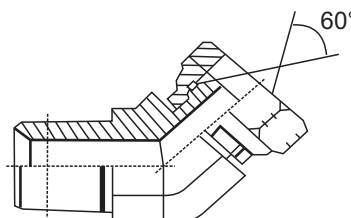

NPT MALE - NPT FEMALE ADAPTOR 45°

ITEMS	DESCRIPTION	NPT MALE	NPT FEMALE
AD48-02	1/8 NPT MALE - 1/8 NPT FEMALE 45°	1/8 NPT	1/8 NPT
AD48-04	1/4 NPT MALE - 1/4 NPT FEMALE 45°	1/4 NPT	1/4 NPT
AD48-06	3/8 NPT MALE - 3/8 NPT FEMALE 45°	3/8 NPT	3/8 NPT
AD48-08	1/2 NPT MALE - 1/2 NPT FEMALE 45°	1/2 NPT	1/2 NPT
AD48-12	3/4 NPT MALE - 3/4 NPT FEMALE 45°	3/4 NPT	3/4 NPT
AD48-16	1" NPT MALE - 1" NPT FEMALE 45°	1" NPT	1" NPT
AD48-20	1 1/4 NPT MALE - 1 1/4 NPT FEMALE 45°	1 1/4 NPT	1 1/4 NPT