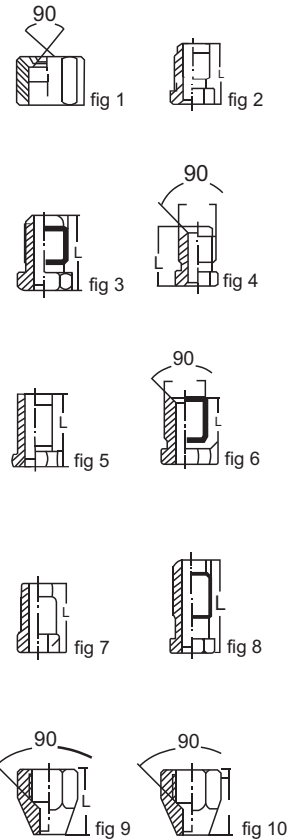

COHLINE NUTS FOR BRAKE TUBE

ITEMS	MALE/FEMALE	FIG	THREAD SIZE	TUBE OD	ACROSS FLATS	O/L LENGTH	FLARE TYPE
933-0300	FEMALE	1	M10X1.0	4.75	13	16.0	DOUBLE
971-0300	MALE	2	M10X1.0	4.75	11	16.0	SINGLE
971-0400	MALE	2	M12X1.0	6.00	12	20.0	SINGLE
971-0403	MALE	3	M12X1.0	4.75	13	20.0	SINGLE
971-0600	MALE	2	M14X1.5	8.00	14	25.0	SINGLE
971-0651	MALE	2	M14X1.0	8.00	14	16.5	SINGLE
971-0800	MALE	2	M16X1.5	10.0	17	25.0	SINGLE
972-0300	MALE	4	M10X1.0	4.75	11	17.0	DOUBLE
972-0400	MALE	4	M12X1.0	6.00	12	20.0	DOUBLE
972-0403	MALE	4	M12X1.0	4.75	12	20.0	DOUBLE
972-0600	MALE	4	M14X1.5	8.00	14	25.0	DOUBLE
972-0651	MALE	4	M14X1.0	8.00	14	16.5	DOUBLE
973-0300	MALE	5	3/8-24UNF	4.75	11	20.0	SINGLE
974-0300	MALE	6	3/8-24UNF	4.75	10	20.0	DOUBLE
974-0600	MALE	6	1/2-20UNF	8.00	13	16.0	DOUBLE
974-1008	MALE	6	5/8-18UNF	10.0	17	16.5	DOUBLE
999-0200	MALE	2	12-20UNF	6.00	13	17.0	DOUBLE
999-0203	MALE	6	M10X1.25	4.75	10	15.0	DOUBLE
999-0204	MALE	7	M10X1.25	4.75	10	19.0	SINGLE
999-0210	MALE	6	7/16-24UNF	6.00	11	15.5	DOUBLE
999-0215	MALE	6	1/2-20UNF	4.75	13	18.0	DOUBLE
999-0216	MALE	6	7/16-20UNF	4.75	12	18.0	DOUBLE
999-0217	MALE	6	7/16-20UNF	6.00	12	21.0	DOUBLE
999-0218	MALE	2	7/16-20UNF	4.75	11	21.0	SINGLE
999-0224	MALE	8	M10X1.0	4.75	11	24.0	SINGLE
999-0404	FEMALE	9	3/8-24UNF	4.75	14	17.5	DOUBLE
999-0443	FEMALE	10	3/8-24UNF	4.75	14	17.5	SINGLE

COHLINE ADAPTORS

ITEMS	FEMALE	FIG	THREAD SIZE	ACROSS FLATS	O/L LENGTH	FLARE TYPE
9306-0303	FEMALE	11	M10X1.0	13	24	SINGLE
9307-0303	FEMALE	12	M10X1.0	13	24	DOUBLE
9307-0404	FEMALE	12	M12X1.0	17	29	DOUBLE
				d		
9306-030303	FEMALE	15	M10X1.0	7.3		SINGLE
9307-040404	FEMALE	15	M12X1.0	8.3		DOUBLE